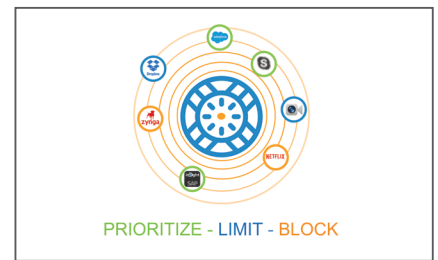

XIRRUS SOLUTIONS

Software and Services

EasyPass

- Eliminates captive portals making Wi-Fi access simple for users and the IoT
- Provides secure BYOD with unique credentials controlled per user
- Single sign-on (SSO) with the Microsoft Office 365 and Google Apps Ecosystem

Xirrus Management System (XMS)

- Next generation management built around an intuitive, graphical interface
- Zero-touch provisioning allows plug-and-play installations in minutes
- Flexible options include cloud, on-premise and standalone management

Network Services

- Application Control provides application visibility and prioritization in every AP – no separate controller needed
- TurboXpress provides 11ac on every radio for twice the performance of standard APs
- Xirrus Positioning System tracks 100,000 devices in real-time and can locate any device in seconds