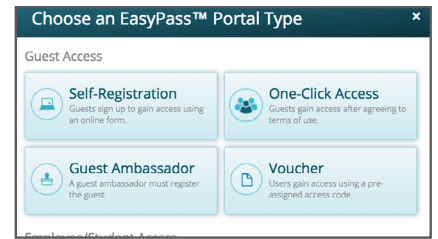

XIRRUS SOLUTIONS

Software and Services

EasyPass

- Eliminates captive portals making Wi-Fi access simple for users and the IoT
- Provides secure BYOD with unique credentials controlled per user
- Single sign-on (SSO) with the Microsoft Office 365 and Google Apps Ecosystem

Xirrus Management System (XMS)

- Next generation management built around an intuitive, graphical interface
- Zero-touch provisioning allows plug-and-play installations in minutes
- Flexible options include cloud, on-premise and standalone management

Network Services

- Application Control provides application visibility and prioritization in every AP – no separate controller needed
- TurboXpress provides 11ac on every radio for twice the performance of standard APs
- Xirrus Positioning System tracks 100,000 devices in real-time and can locate any device in seconds

Right-Sized Wireless Access

Xirrus has the only Wi-Fi solution in the industry that goes beyond the standard AP with 2, 4 and 8 radio solutions and an integrated controller to address any and all Wi-Fi density needs.

	XR-320	X2	XR-600	XD2	XD4	XR-2000	XR-4000
Description	Wall AP + Switch	All Purpose Value AP	All Purpose Flexible AP	High Performance Wave 2 AP	High Density AP	High Density Modular AP	High Density Modular AP
Radios	2	2	2	2	4	4	8
Wi-Fi Standard	11ac Wave 1	11ac Wave 1	11ac Wave 1	11ac Wave 2	11ac Wave 1 or 2	11ac Wave 1 or 2	11ac Wave 1 or 2
Example Uses	Hotels, Dorms	Offices, Classrooms	Offices, Classrooms	Offices, Classrooms	Conf Rooms, Classrooms	Conf Rooms, Auditorium	Auditoriums, Conventions

For more information about Xirrus, Inc., visit www.xirrus.com
Check out videos of Xirrus Customer Stories www.xirrus.com/customer-stories
Ready for a Free Trial AP? www.xirrus.com/try-xirrus-for-free/

World Headquarters
Xirrus, Inc.
2101 Corporate Center Drive
Thousand Oaks, CA 91320
Tel: +1 (805) 262-1600

Silicon Valley Headquarters
Xirrus, Inc.
440 N. Wolfe Road
Sunnyvale, CA 94085
Tel: +1 (805) 262-1600

European Headquarters
Xirrus, Inc.
55 Old Broad St.
London, EC2M 1RX UK
+44 (0) 207-997-6030

©2016 Xirrus, Inc. All trademarks and registered trademarks are the property of their respective owners. The information contained herein is subject to change without notice and is provided "as is" without warranty of any kind. Xirrus shall not be liable for technical or editorial errors or omissions contained herein.