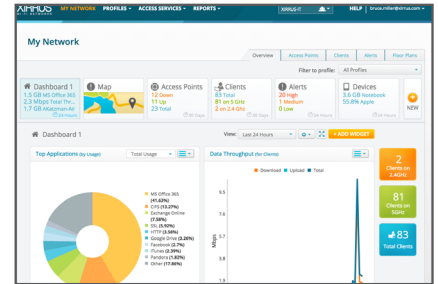

XIRRUS SOLUTIONS

Software and Services

EasyPass

- Eliminates captive portals making Wi-Fi access simple for users and the IoT
- Provides secure BYOD with unique credentials controlled per user
- Single sign-on (SSO) with the Microsoft Office 365 and Google Apps Ecosystem

Xirrus Management System (XMS)

- Next generation management built around an intuitive, graphical interface
- Zero-touch provisioning allows plug-and-play installations in minutes
- Flexible options include cloud, on-premise and standalone management

Network Services

- Application Control provides application visibility and prioritization in every AP – no separate controller needed
- TurboXpress provides 11ac on every radio for twice the performance of standard APs
- Xirrus Positioning System tracks 100,000 devices in real-time and can locate any device in seconds