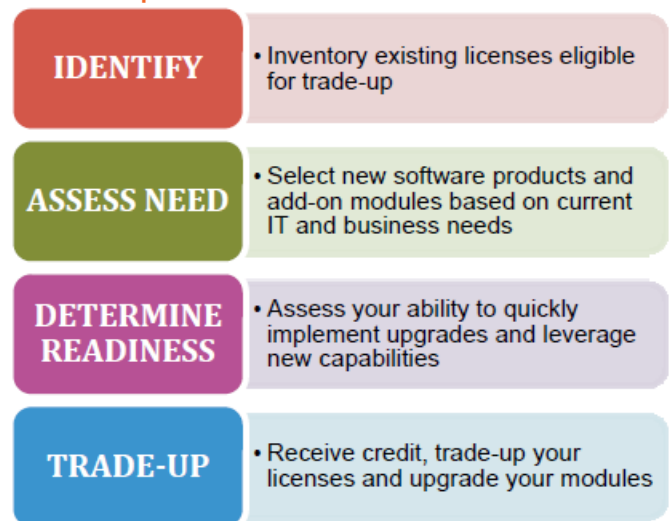

SteelCentral NetAuditor Trade Up Program

Trade up your existing OPNET NetMapper, Sentinel or NetONE licenses for SteelCentral NetAuditor

With the new SteelCentral NetAuditor, you will:

- Be able to integrate with SteelCentral Portal for unified viewing and reporting of network, application, infrastructure, and end-user-experience performance data.
- Spend less time creating up-to-date diagrams by generating accurate web-based on-demand infrastructure diagrams and maps for troubleshooting, regulatory compliance, planning, change management and inventory reporting
- Maximize uptime performance and avoid network outages by rapidly detecting and correcting network misconfigurations
- Prove compliance with SLAs, regulatory, organizational, and security policies using a rich set of high-quality reports
- Increase IT efficiency by freeing staff to work on important business initiatives with automated auditing and reporting
- Speed troubleshooting with an up-to-date inventory of logical and physical dependencies, device configurations and network changes

Upgrade existing licenses

- Upgrade existing licenses with a loyalty discount up to 100%, depending on product
- Receive credit for any unused support, and start fresh

Next steps

Ensure success

Let us help you succeed. Our experienced professional services team can:

- Evaluate your readiness and current IT and business needs
- Install and implement your upgrades using best practices
- Enable your team to maximize your investment

Trade up guidelines

When you participate in the trade-up program, you will need to:

- Trade in your NetMapper, IT Sentinel or NetONE licenses for NetAuditor licenses
- Select any optional add-on modules
- Start a new support contract for all the selected components, any unused maintenance will be returned to you