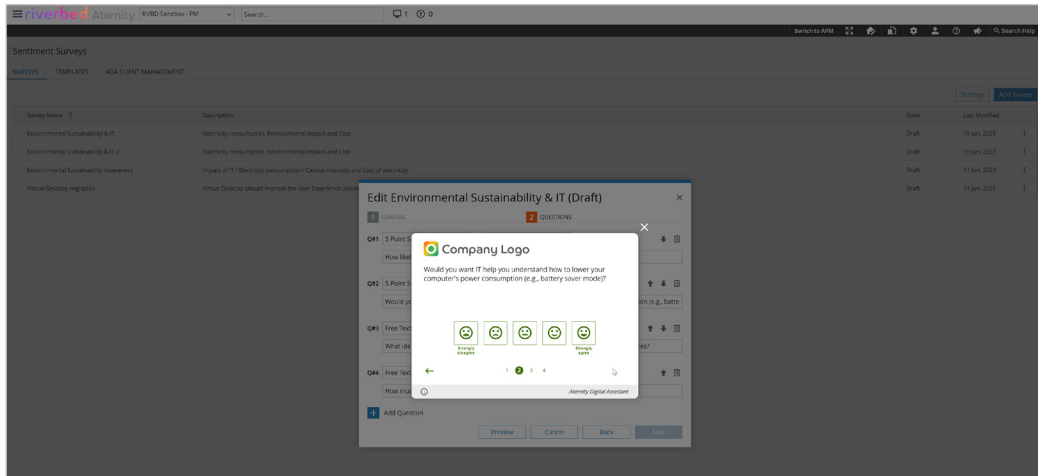

## Advance Sustainable IT Initiatives by Empowering Employees and Increasing Environmental Awareness

Riverbed® Aternity provides pre-built dashboards that offer real-time insights to IT leaders and employees regarding the environmental impact of device usage. This supports environmental reporting requirements while reducing costs associated with avoidable energy consumption. Aternity captures and correlates granular, actual end-user performance data from all applications and devices, translating it into actionable, environmental insights to carbon emissions. The solution includes proactive messages that inform users about their energy consumption and provides remediations to drive changes in employee behavior. Aternity also offers sentiment survey templates to enhance employee engagement and promote the adoption of sustainable practices for a positive environmental impact.

## Riverbed Aternity's out-of-the-box environmental visibility drives sustainable IT to the forefront of the digital employee experience and reduces costs.

By collecting and correlating granular telemetry across devices, Aternity's Energy Efficiency dashboard provides visibility into device uptime and energy metrics, allowing IT to identify areas for reducing avoidable energy consumption and measure the carbon footprint at the individual and organizational level. By measuring uptime, IT organizations can identify opportunities to educate employees about conserving energy during idle device times.

regarding sustainability practices. The surveys encourage individuals and organizations to consider their environmental impact and foster a shared responsibility among employees.

Figure 3: Aternity Survey Templates.