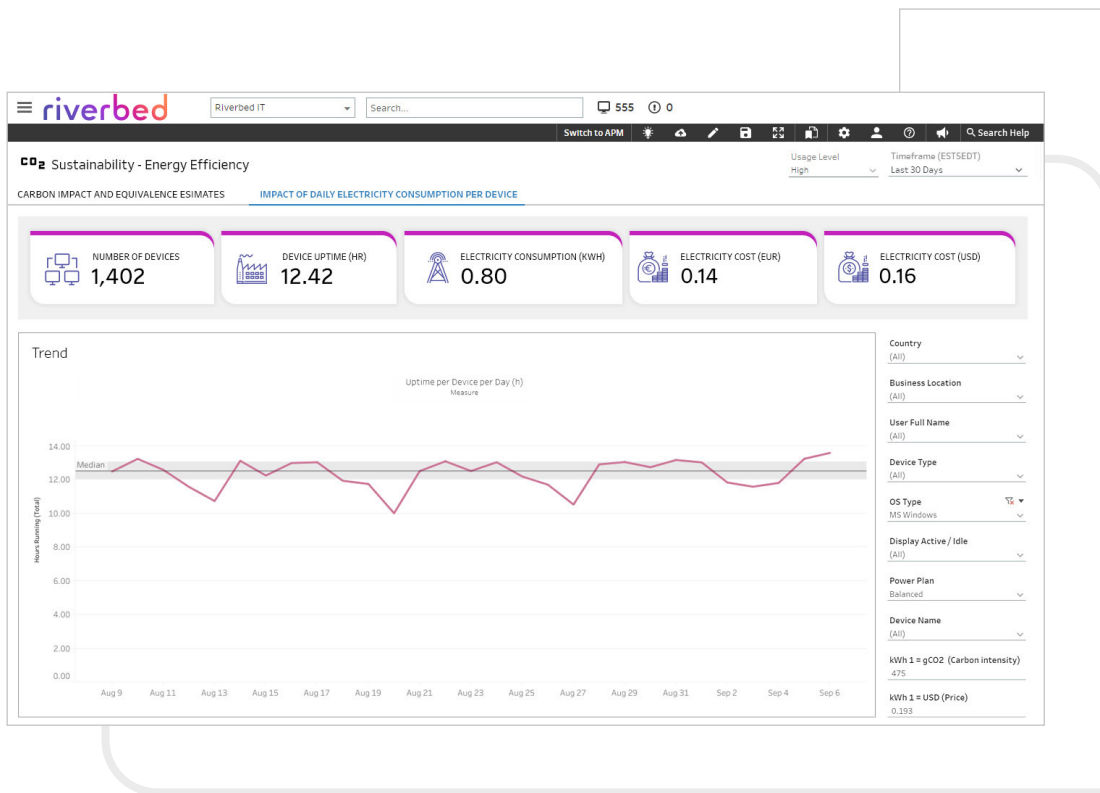

## Advance Sustainable IT Initiatives by Empowering Employees and Increasing Environmental Awareness

Riverbed® Aternity provides pre-built dashboards that offer real-time insights to IT leaders and employees regarding the environmental impact of device usage. This supports environmental reporting requirements while reducing costs associated with avoidable energy consumption. Aternity captures and correlates granular, actual end-user performance data from all applications and devices, translating it into actionable, environmental insights to carbon emissions. The solution includes proactive messages that inform users about their energy consumption and provides remediations to drive changes in employee behavior. Aternity also offers sentiment survey templates to enhance employee engagement and promote the adoption of sustainable practices for a positive environmental impact.

## Riverbed Aternity's out-of-the-box environmental visibility drives sustainable IT to the forefront of the digital employee experience and reduces costs.

By collecting and correlating granular telemetry across devices, Aternity's Energy Efficiency dashboard provides visibility into device uptime and energy metrics, allowing IT to identify areas for reducing avoidable energy consumption and measure the carbon footprint at the individual and organizational level. By measuring uptime, IT organizations can identify opportunities to educate employees about conserving energy during idle device times.

Key capabilities include:

- Calculation of key environmental metrics such as device uptime, electricity consumption, carbon emissions, and electricity costs.
- Breakdown of metrics by device time, geography, power plan, business unit and more.
- Customization of calculation parameters to fit specific goals and operational needs, making Aternity a powerful tool for organizations to adopt and build upon sustainable IT practices.