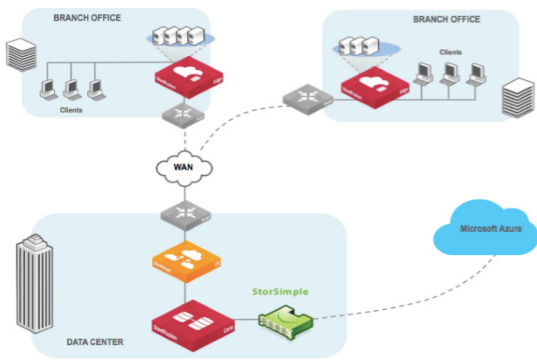

“ We had been looking for a few years to extend Cloud-based backup to our edge sites, but it was never possible before we found SteelFusion which, together with Microsoft’s StoreSimple, gives us the ability to backup those files and folders directly to Azure. ”

- Daymon Whitehead, IT Operations Manager, Visy

Finally, an IT professional who can be in ten places at once: SteelFusion on Azure

Key Scenarios

	CHALLENGES	SOLUTION	BENEFIT
 <p>Data protection and management</p>	Ensuring availability of data outside central datacenter at ROBOs	SteelFusion virtualizes and projects mission-critical data and apps to remote locations	Data is secure and always available
 <p>Reducing branch IT footprint</p>	Hefty and often inefficient spending on hard-to-manage remote office IT	SteelFusion on Azure gets rid of the need for remote branch IT	Lowered TCO of remote locations, increased IT efficiency, better-protected data.
 <p>Instant Deployment, Provisioning, Backup and Recovery</p>	Time and resource intensive; unreliable because of disparate processes and tools	SteelFusion projects apps and data so you can instantly recover a branch and deploy new apps and services	Increased agility and scalability

A look inside SteelFusion

Presenting SteelFusion, the first software-defined solution to ROBO IT and infrastructure. SteelFusion allows IT departments to instantly push new services and apps to remote locations, recover branches in seconds, maintain top-level performance at branch offices and keeps sensitive enterprise data safe and sound in the centralized, protected data center. It's the only solution that combines computing, storage, virtualization, and WAN optimization in one easy to use appliance. See what SteelFusion can do for your ROBO-powered enterprise.