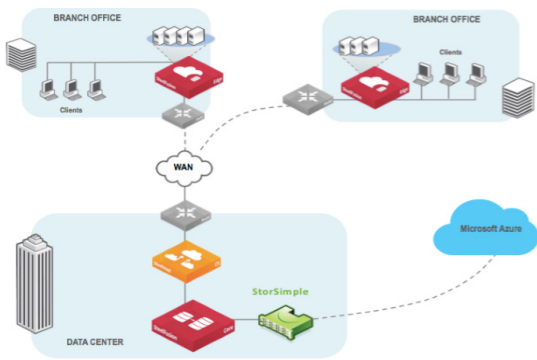

### True agility regardless of remote locations

- Centralize branch infrastructure and data without compromising ROBO performance
- Scale infinitely regardless of number of branches
- Keep backup and recovery for ROBOs sustainable and scalable with centralization via Azure

“ We had been looking for a few years to extend Cloud-based backup to our edge sites, but it was never possible before we found SteelFusion which, together with Microsoft’s StoreSimple, gives us the ability to backup those files and folders directly to Azure. ”

# Finally, an IT professional who can be in ten places at once: SteelFusion on Azure

## A look inside SteelFusion

Presenting SteelFusion, the first software-defined solution to ROBO IT and infrastructure. SteelFusion allows IT departments to instantly push new services and apps to remote locations, recover branches in seconds, maintain top-level performance at branch offices and keeps sensitive enterprise data safe and sound in the centralized, protected data center. It's the only solution that combines computing, storage, virtualization, and WAN optimization in one easy to use appliance. See what SteelFusion can do for your ROBO-powered enterprise.