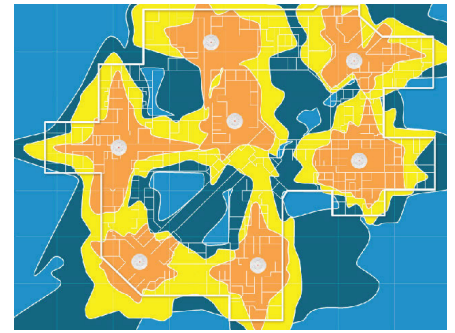

The Xirrus Advantage

With the explosion of smartphones and tablets, mobility has become ubiquitous. People expect to connect wirelessly. Organizations depend on high-bandwidth to send and receive voice, video and data, from any device to any one. And no one delivers better than Xirrus. Our array-based solutions are unique. They draw from cellular tower design principles to provide wired-like reliability, increased user density and capacity plus superior security. They perform under the most demanding conditions and have lower infrastructure requirements. When integrated with business and IT objectives, they help you do more than ever before.

At Xirrus, we apply the "best practices" of wired networking to wireless infrastructures by distributing the intelligence to the edge and outfitting the Array with dense multistate radios in the same manner as a wired switch. That's how Xirrus delivers the best performing, most scalable wireless solutions in the industry. It's a strategic IT infrastructure advantage that fuels organizations. Because Xirrus does wireless networks right.

"The product is very easy to manage, support requests are dealt with swiftly and, above all, we now have a Wi-Fi solution the College can be proud of."

Steve Pratten, ICT Team Leader,
Trafford College

World Headquarters
Riverbed Xirrus
680 Folsom St., 6th Floor
San Francisco, CA USA
Tel: +1 (877) 483-7233

Sunnyvale Office
Riverbed Xirrus
525 Almanor Ave., 5th Floor
Sunnyvale, CA 94107 USA
Tel: +1 (408) 664-3000

EMEA Office
Riverbed Xirrus
One Thames Valley House
Wokingham Road, Level 2, Suite 250
Bracknell, RG42 1NG UK
Tel: +44 1344 401900

© 2017 Riverbed Technology, Inc.. All rights reserved. Riverbed and any Riverbed product or service name or logo used herein are trademarks of Riverbed Technology. All other trademarks used herein belong to their respective owners. The trademarks and logos displayed herein may not be used without the prior written consent of Riverbed Technology or their respective owners.

MS-17_XRS_CS_US_102717